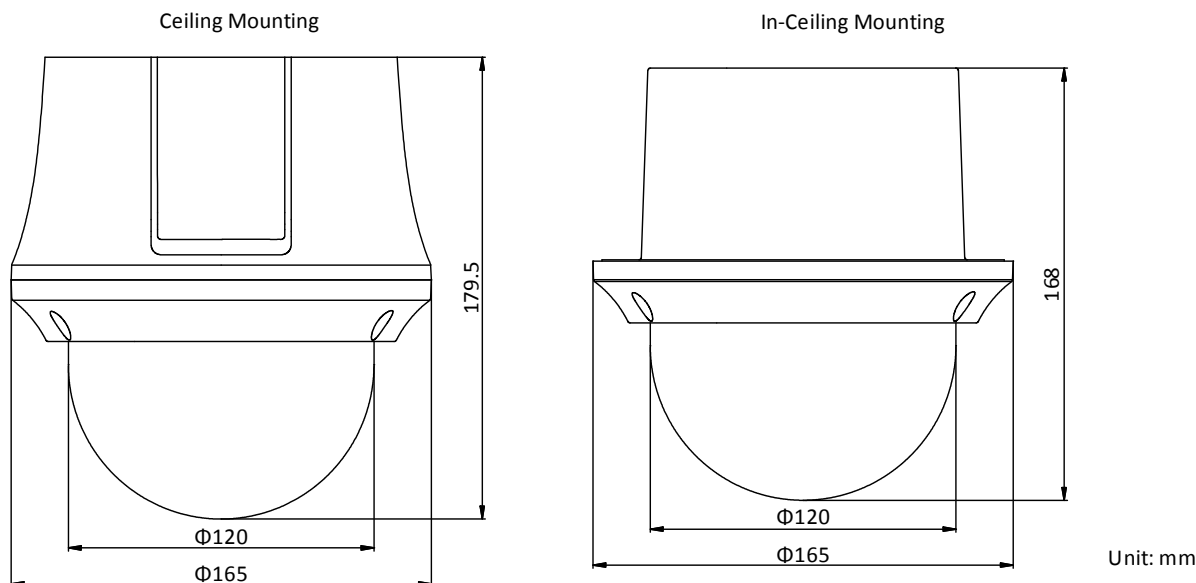

Available Model

DS-2DE4425W-DE3, 12 VDC & PoE+ (802.3 at, class4)

Dimensions